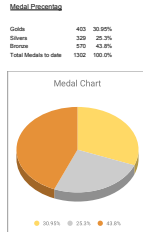

CEK OVERALL MEDAL TABLES 2018

Main medal table grid with columns for athletes, events, and medals. Includes sub-tables for Under 18 years, 18-21 years, and Adults 21 years+.

Total Medals: 680 (Gold: 40, Silver: 239, Bronze: 401)